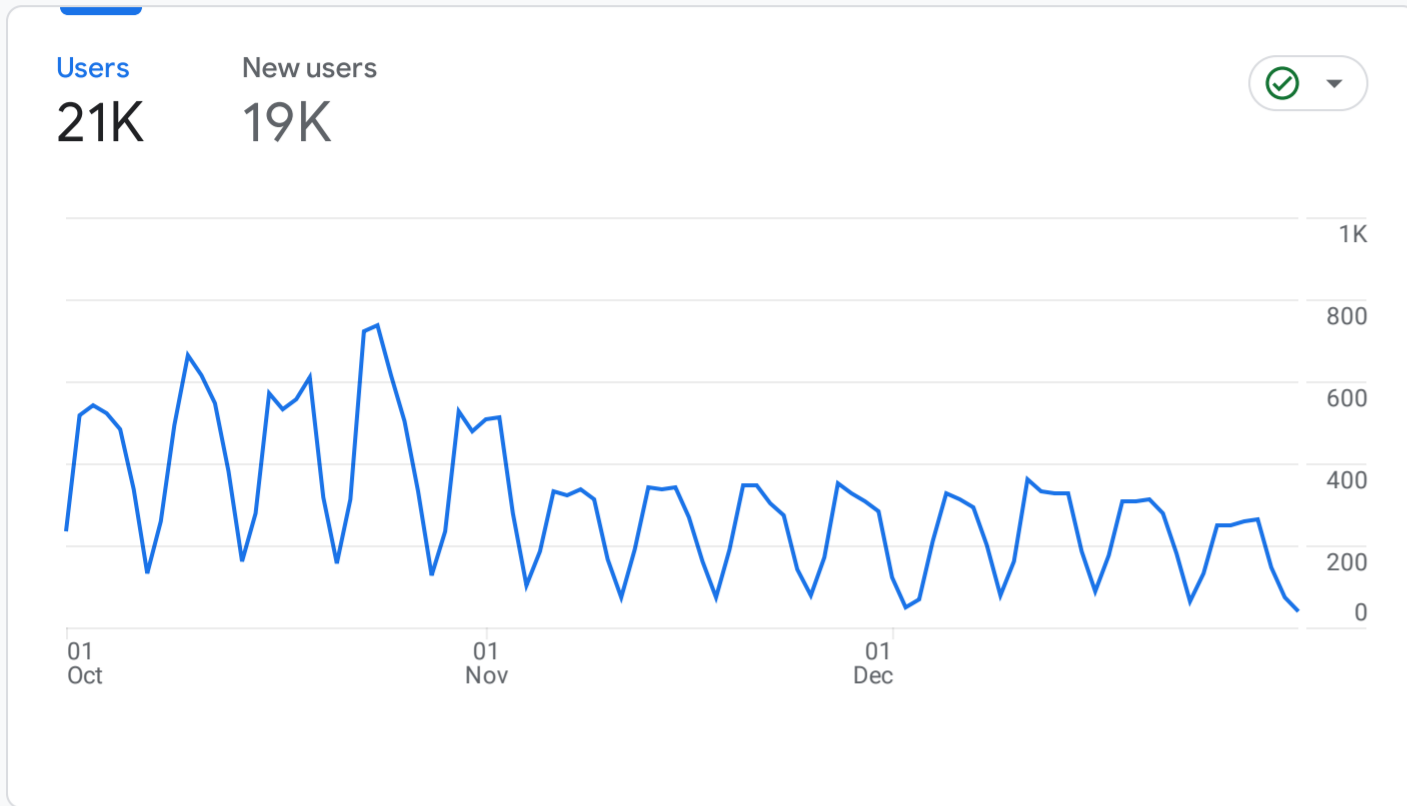

All Users Add comparison +

Custom Oct 1 - Dec 31, 2023

Acquisition overview

New users by First user default channel group

FIRST USER DEFAULT CHA...	NEW USERS
Direct	9.8K
Organic Search	7.5K
Referral	1.1K
Organic Social	234
Paid Other	12
Unassigned	3
Email	2

[View user acquisition](#)

Sessions by Session default channel group

SESSION DEFAULT CHANN...	SESSIONS
Direct	19K
Organic Search	19K
Referral	1.6K
Unassigned	358
Organic Social	287
Paid Other	13
Email	2