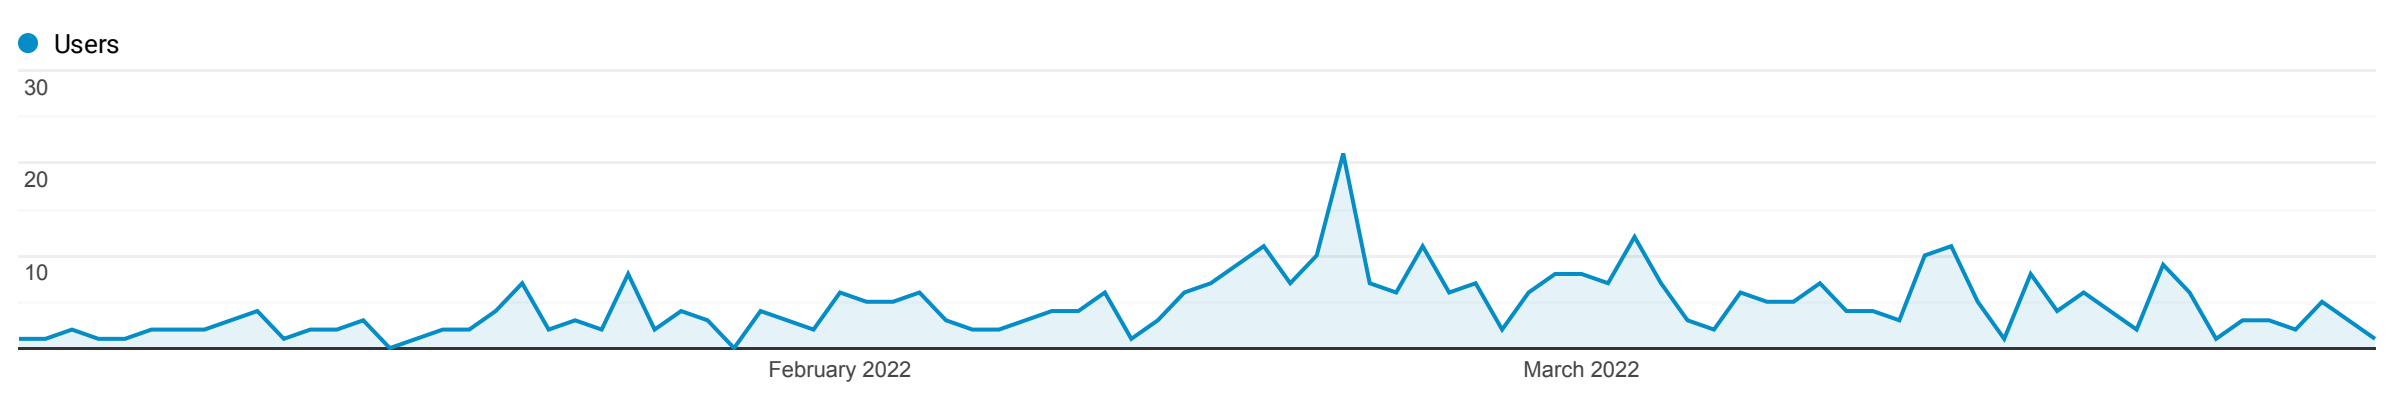

Network

Jan 1, 2022 - Mar 31, 2022

All Users
100.00% Users

Explorer

Summary

Service Provider	Acquisition			Behavior			Conversions		
	Users ↓	New Users	Sessions	Bounce Rate	Pages / Session	Avg. Session Duration	Goal Conversion Rate	Goal Completions	Goal Value
	303 % of Total: 100.00% (303)	296 % of Total: 100.34% (295)	472 % of Total: 100.00% (472)	69.49% Avg for View: 69.49% (0.00%)	1.49 Avg for View: 1.49 (0.00%)	00:02:49 Avg for View: 00:02:49 (0.00%)	0.00% Avg for View: 0.00% (0.00%)	0 % of Total: 0.00% (0)	\$0.00 % of Total: 0.00% (\$0.00)
1. (not set)	303 (100.00%)	296 (100.00%)	472 (100.00%)	69.49%	1.49	00:02:49	0.00%	0 (0.00%)	\$0.00 (0.00%)