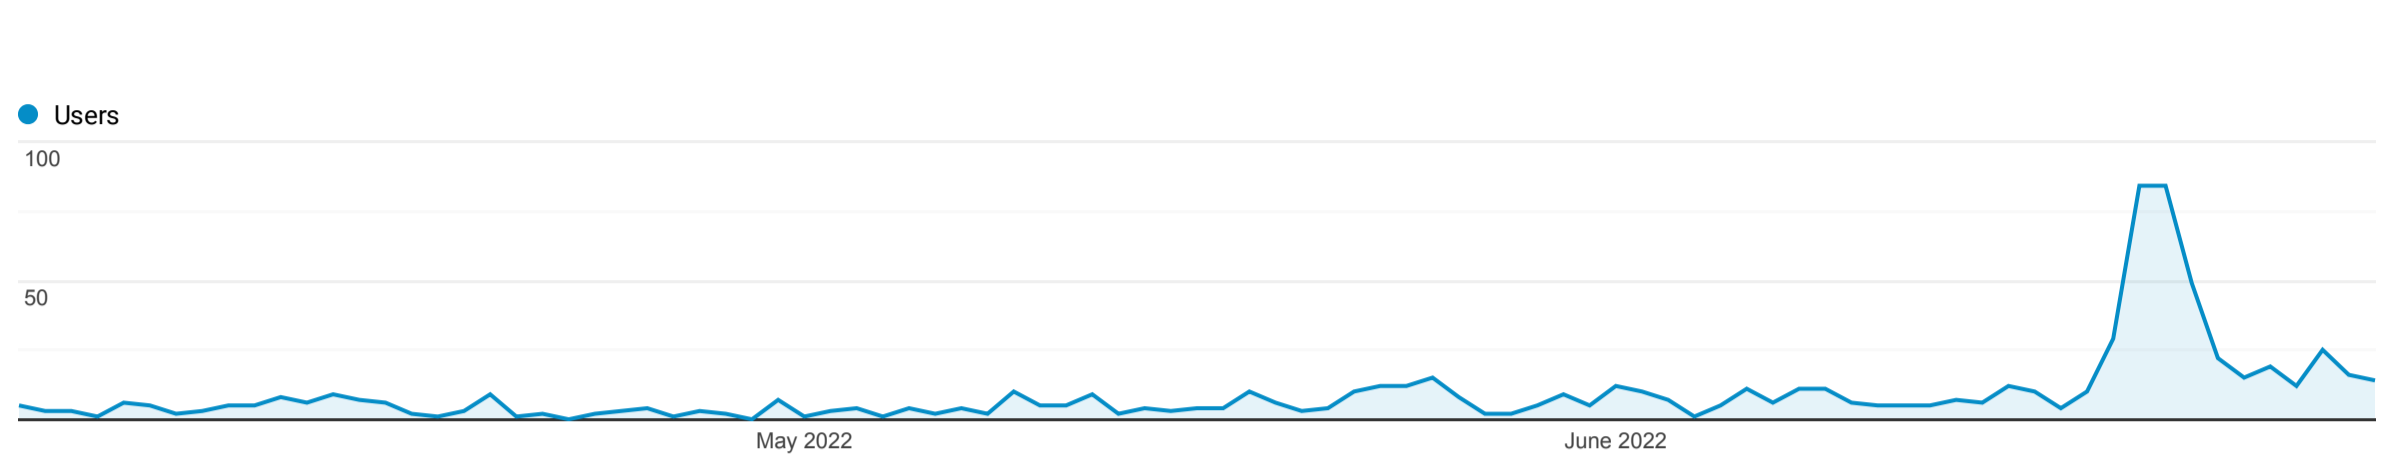

Network

Apr 1, 2022 - Jun 30, 2022

**All Users**  
100.00% Users

Explorer

Summary

Service Provider	Acquisition			Behavior			Conversions		
	Users ↓	New Users	Sessions	Bounce Rate	Pages / Session	Avg. Session Duration	Goal Conversion Rate	Goal Completions	Goal Value
	<b>711</b> % of Total: 100.00% (711)	<b>704</b> % of Total: 100.28% (702)	<b>876</b> % of Total: 100.00% (876)	<b>75.91%</b> Avg for View: 75.91% (0.00%)	<b>1.43</b> Avg for View: 1.43 (0.00%)	<b>00:02:16</b> Avg for View: 00:02:16 (0.00%)	<b>0.00%</b> Avg for View: 0.00% (0.00%)	<b>0</b> % of Total: 0.00% (0)	<b>\$0.00</b> % of Total: 0.00% (\$0.00)
1. (not set)	<b>711</b> (100.00%)	<b>704</b> (100.00%)	<b>876</b> (100.00%)	75.91%	1.43	00:02:16	0.00%	<b>0</b> (0.00%)	<b>\$0.00</b> (0.00%)