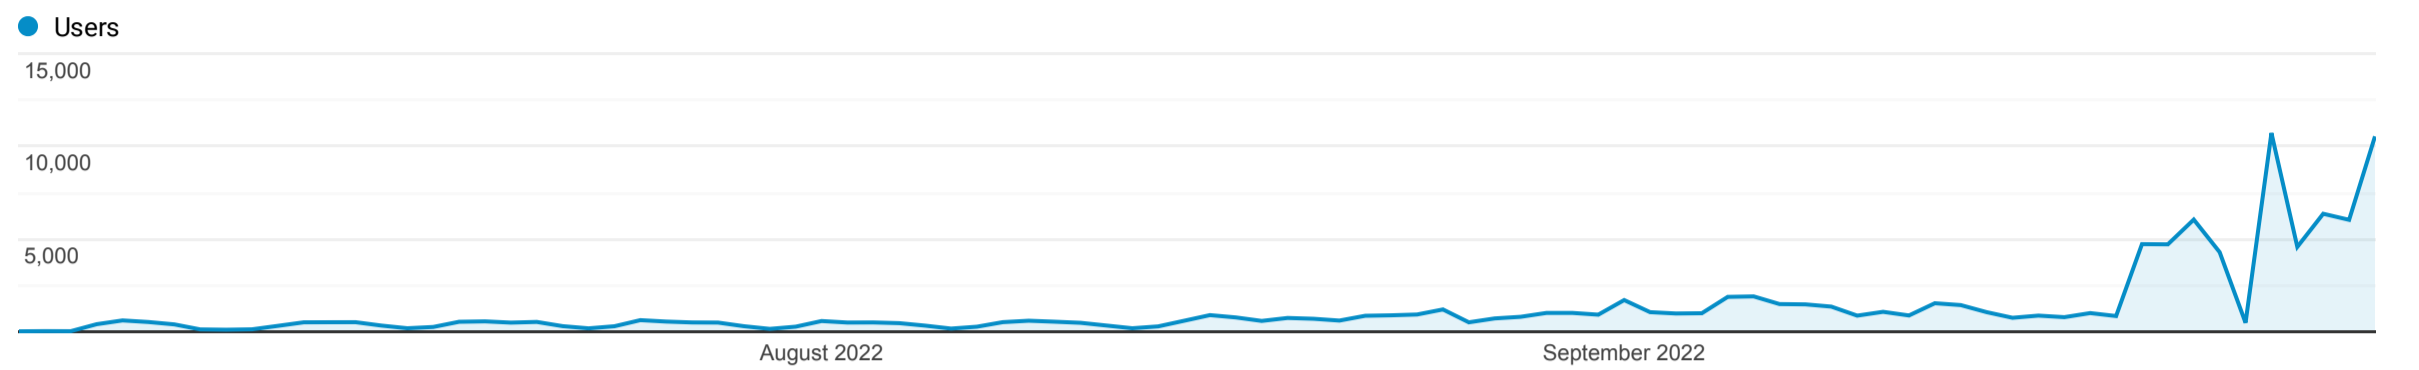

Network

Jul 1, 2022 - Sep 30, 2022

**All Users**  
100.00% Users

Explorer

Summary

Service Provider	Acquisition			Behavior			Conversions		
	Users ↓	New Users	Sessions	Bounce Rate	Pages / Session	Avg. Session Duration	Goal Conversion Rate	Goal Completions	Goal Value
	<b>98,946</b> % of Total: 100.00% (98,946)	<b>98,642</b> % of Total: 100.08% (98,563)	<b>117,671</b> % of Total: 100.00% (117,671)	<b>71.50%</b> Avg for View: 71.50% (0.00%)	<b>1.63</b> Avg for View: 1.63 (0.00%)	<b>00:01:04</b> Avg for View: 00:01:04 (0.00%)	<b>0.00%</b> Avg for View: 0.00% (0.00%)	<b>0</b> % of Total: 0.00% (0)	<b>\$0.00</b> % of Total: 0.00% (\$0.00)
1. (not set)	<b>98,946</b> (100.00%)	<b>98,642</b> (100.00%)	<b>117,671</b> (100.00%)	<b>71.50%</b>	<b>1.63</b>	<b>00:01:04</b>	<b>0.00%</b>	<b>0</b> (0.00%)	<b>\$0.00</b> (0.00%)